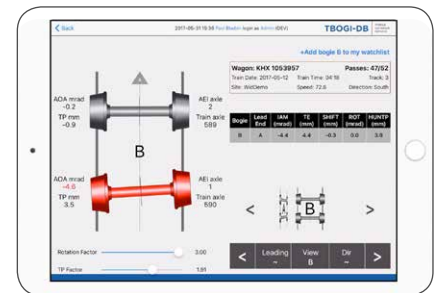

Wayside Inspection Devices Inc.
20, rue de la Cooperative
Rigaud, QC J0P 1P0 Canada

T: +1 450 206 0681 | F: +1 450 206 0682

wid.ca