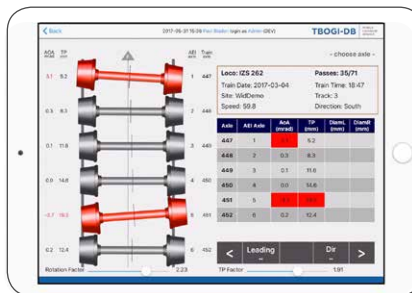

Wayside Inspection Devices Inc.
20, rue de la Cooperative
Rigaud, QC J0P 1P0 Canada

T: +1 450 206 0681 | F: +1 450 206 0682

wid.ca