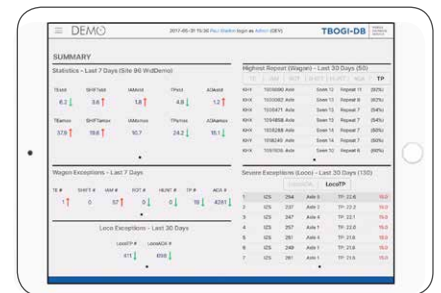

Wayside Inspection Devices Inc.
20, rue de la Cooperative
Rigaud, QC J0P 1P0 Canada

T: +1 450 206 0681 | F: +1 450 206 0682

wid.ca