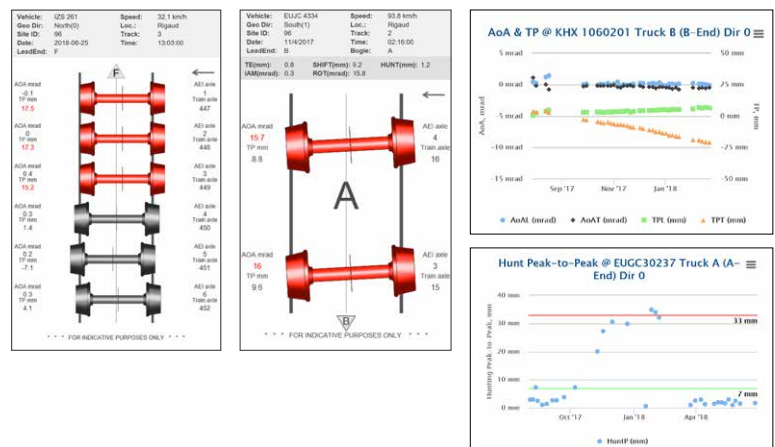

Wayside Inspection Devices (WID) is a globally trusted producer of trouble-free, accurate measurement systems with proven performance in railroad environments around the world. WID's TBOGI system is widely recognized as the technology of choice for reliable bogie condition monitoring.